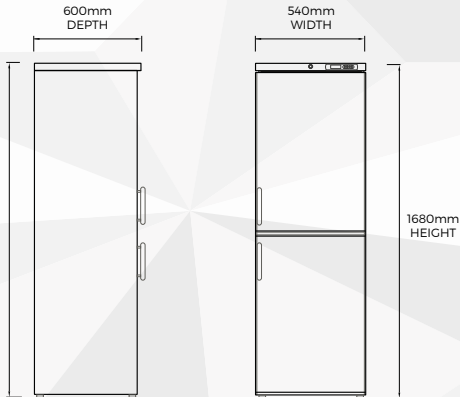

Freestanding Laboratory
Fridge-Freezer Combi Solid
Door 263L

FRIDGE
2 to 10°C

FREEZER
-12 to -20°C

Specification

Freestanding Laboratory Fridge-Freezer Combi Solid Door 263L	
GDPA code	LSC263UK
SKU code	444440973
Gross capacity	263 (Fridge: 159, Freezer: 104)
Number of shelves	3 (Fridge)
Number of shelf positions	6
Refrigerant type	R600a
Temperature range	Fridge: 2°C to 10°C, Freezer: -12°C to -20°C
Voltage supply	230

Dimensions

Also Available...

Under-Counter Laboratory Fridge-Freezer Combi Solid Door 119L

LSC119UK / 444440972

Freestanding Laboratory Fridge-Freezer Combi Solid Door 324L

LSC324UK / 444441790

Fridge-freezers offer the optimal storage flexibility with two distinct temperature zones.